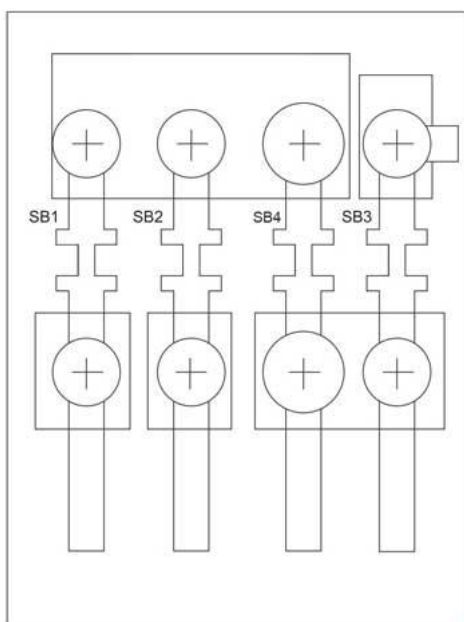

Haval H2 Fuse Box Diagram

Ads

Date: 20.10.2019 (US:10.20.19), Category: Haval

Passenger Compartment Fuse Panel

No.	A	Fused component
1	10	A/C
2	10	Rear wiper
3	25	Defrosting
4	20	Front wiper
5	10	Back-up lamps
6	20	Window Lift
7	10	ACC
8	25	Cigar Lighter , standby power supply
9	10	Combination instrument
10	15	Engine Control Module
11	15	Air bag
12	30	Electric seat
13	10	Interior Lighting
14	15	PEPS
15	20	MP5/CD
16	20	Body Control Module (BCM)
17	20	Body Control Module (BCM)
18	20	Body Control Module (BCM)
19	20	Body Control Module (BCM)

20	20	Body Control Module (BCM)
21	20	Body Control Module (BCM)
22	20	Body Control Module (BCM)
23	10	Always energized
24	25	Moon roof
101	40	Blower Motor
102	30	Window Lift
103	30	IG2 Relay
104	40	IG1 Relay and ACC
105	40	Defrosting relay
S	-	Spare
Relay		
R1	Not used	
R2	Blower Motor	
R3	Not used	
R4	ACC	
R5	IG1	
R6	Not used	
R7	Defrosting	
R8	Window Lift	
R9	Not used	
R10	Air blower high speed relay	
R11	Front wiper	
R12	Front wiper high speed relay	
R13	Rear wiper	
R14	IG2	

Fuse Box In The Engine Compartment

No.	A	Fused component
132	20	Transmission Control Module
201	30	Cooling fan low speed
202	40	Cooling fan high speed
203	40	ABS
204	40	ESP
205	40	High Beam relay, Low Beam relay
206	40	Starter relay
207	10	Engine Control Module
208	20	Headlamp Washer
209	20	A/C compressor
210	10	4WD
211	10	Horn
212	15	Fuel pump
213	25	ABS
214	10	Stop Lamp
215	20	Electric vacuum pump
216	20	Main relay
217	15	Ignition
218	10	Low beam headlamps (right)
219	10	Low beam headlamps (left)
220	15	High Beam
221	10	Heated Oxygen Sensor
232	20	Transmission Control Module
S	-	Spare
Relay		
R1		Electric vacuum pump

Fuse Block on Positive Battery Terminal

No.	A	Fused component
SB1	80	Passenger Compartment Fuse Panel
SB2	100	Engine Compartment Fuse Box
SB3	80	Alternator
SB4	150	Fuses SB1, SB2, SB3

Print

Fuse Panel Layout Haval H2 - 1.5 L 4G15 (2014, 2015, 2016, 2017, 2018)