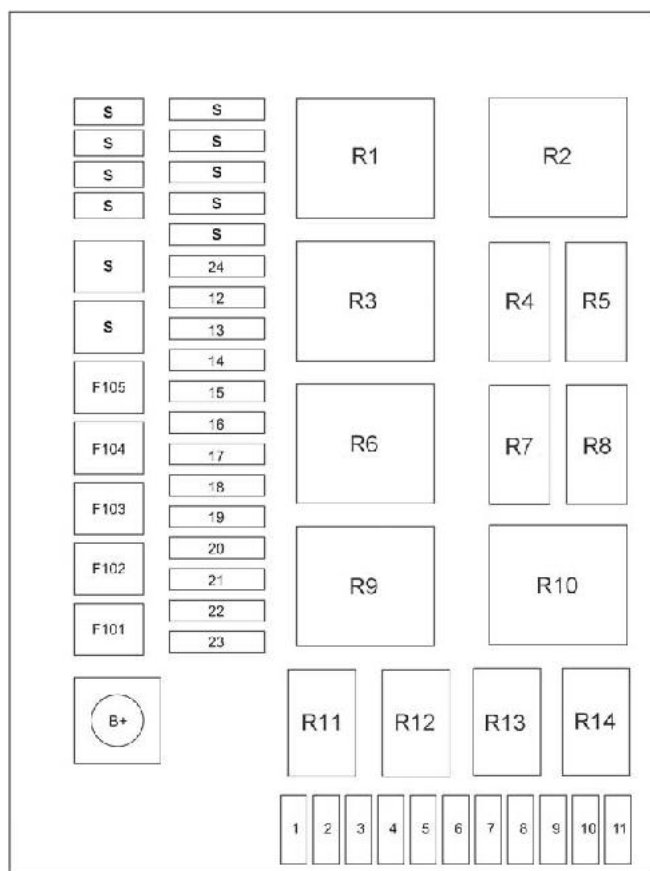

Haval H2 Fuse Box Diagram

Ads

Date: 20.10.2019 (US:10.20.19), Category: Haval

Passenger Compartment Fuse Panel

No.	A	Fused component
1	10	A/C
2	10	Rear wiper
3	25	Defrosting
4	20	Front wiper
5	10	Back-up lamps
6	20	Window Lift
7	10	ACC
8	25	Cigar Lighter , standby power supply
9	10	Combination instrument
10	15	Engine Control Module
11	15	Air bag
12	30	Electric seat
13	10	Interior Lighting
14	15	PEPS
15	20	MP5/CD
16	20	Body Control Module (BCM)
17	20	Body Control Module (BCM)
18	20	Body Control Module (BCM)
19	20	Body Control Module (BCM)

20	20	Body Control Module (BCM)
21	20	Body Control Module (BCM)
22	20	Body Control Module (BCM)
23	10	Always energized
24	25	Moon roof
101	40	Blower Motor
102	30	Window Lift
103	30	IG2 Relay
104	40	IG1 Relay and ACC
105	40	Defrosting relay
S	-	Spare
Relay		
R1	Not used	
R2	Blower Motor	
R3	Not used	
R4	ACC	
R5	IG1	
R6	Not used	
R7	Defrosting	
R8	Window Lift	
R9	Not used	
R10	Air blower high speed relay	
R11	Front wiper	
R12	Front wiper high speed relay	
R13	Rear wiper	
R14	IG2	

Fuse Box In The Engine Compartment

No.	A	Fused component
132	20	Transmission Control Module
201	30	Cooling fan low speed
202	40	Cooling fan high speed
203	40	ABS
204	40	ESP
205	40	High Beam relay, Low Beam relay
206	40	Starter relay
207	10	Engine Control Module
208	20	Headlamp Washer
209	20	A/C compressor
210	10	4WD
211	10	Horn
212	15	Fuel pump
213	25	ABS
214	10	Stop Lamp
215	20	Electric vacuum pump
216	20	Main relay
217	15	Ignition
218	10	Low beam headlamps (right)
219	10	Low beam headlamps (left)
220	15	High Beam
221	10	Heated Oxygen Sensor
232	20	Transmission Control Module
S	-	Spare
Relay		
R1		Electric vacuum pump

Fuse Block on Positive Battery Terminal

No.	A	Fused component
SB1	80	Passenger Compartment Fuse Panel
SB2	100	Engine Compartment Fuse Box
SB3	80	Alternator
SB4	150	Fuses SB1, SB2, SB3

Print

Fuse Panel Layout Haval H2 - 1.5 L 4G15 (2014, 2015, 2016, 2017, 2018)