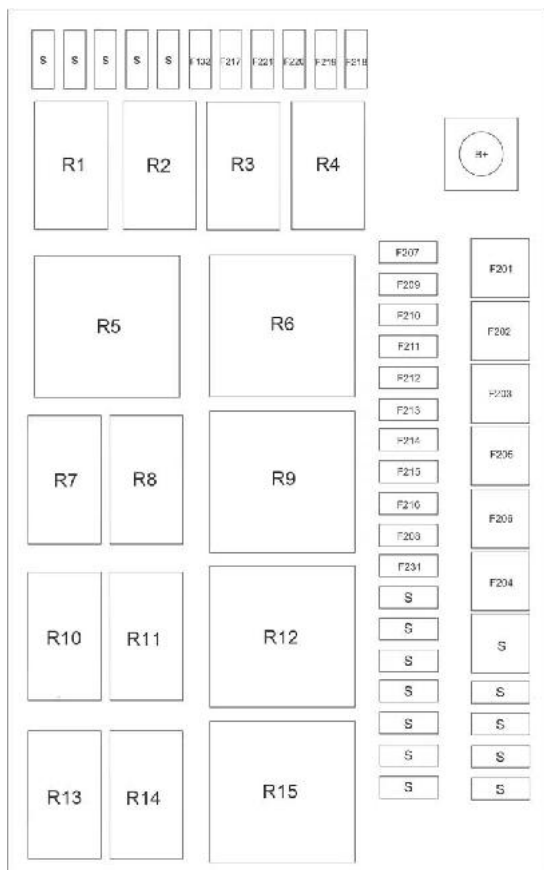

Haval H2 Fuse Box Diagram

Ads

Date: 20.10.2019 (US:10.20.19), Category: Haval

Passenger Compartment Fuse Panel

No.	A	Fused component
1	10	A/C
2	10	Rear wiper
3	25	Defrosting
4	20	Front wiper
5	10	Back-up lamps
6	20	Window Lift
7	10	ACC
8	25	Cigar Lighter , standby power supply
9	10	Combination instrument
10	15	Engine Control Module
11	15	Air bag
12	30	Electric seat
13	10	Interior Lighting
14	15	PEPS
15	20	MP5/CD
16	20	Body Control Module (BCM)
17	20	Body Control Module (BCM)
18	20	Body Control Module (BCM)
19	20	Body Control Module (BCM)

20	20	Body Control Module (BCM)
21	20	Body Control Module (BCM)
22	20	Body Control Module (BCM)
23	10	Always energized
24	25	Moon roof
101	40	Blower Motor
102	30	Window Lift
103	30	IG2 Relay
104	40	IG1 Relay and ACC
105	40	Defrosting relay
S	-	Spare
Relay		
R1	Not used	
R2	Blower Motor	
R3	Not used	
R4	ACC	
R5	IG1	
R6	Not used	
R7	Defrosting	
R8	Window Lift	
R9	Not used	
R10	Air blower high speed relay	
R11	Front wiper	
R12	Front wiper high speed relay	
R13	Rear wiper	
R14	IG2	

Fuse Box In The Engine Compartment

No.	A	Fused component
132	20	Transmission Control Module
201	30	Cooling fan low speed
202	40	Cooling fan high speed
203	40	ABS
204	40	ESP
205	40	High Beam relay, Low Beam relay
206	40	Starter relay
207	10	Engine Control Module
208	20	Headlamp Washer
209	20	A/C compressor
210	10	4WD
211	10	Horn
212	15	Fuel pump
213	25	ABS
214	10	Stop Lamp
215	20	Electric vacuum pump
216	20	Main relay
217	15	Ignition
218	10	Low beam headlamps (right)
219	10	Low beam headlamps (left)
220	15	High Beam
221	10	Heated Oxygen Sensor
232	20	Transmission Control Module
S	-	Spare
Relay		
R1		Electric vacuum pump

Fuse Block on Positive Battery Terminal

No.	A	Fused component
SB1	80	Passenger Compartment Fuse Panel
SB2	100	Engine Compartment Fuse Box
SB3	80	Alternator
SB4	150	Fuses SB1, SB2, SB3

Print

Fuse Panel Layout Haval H2 - 1.5 L 4G15 (2014, 2015, 2016, 2017, 2018)